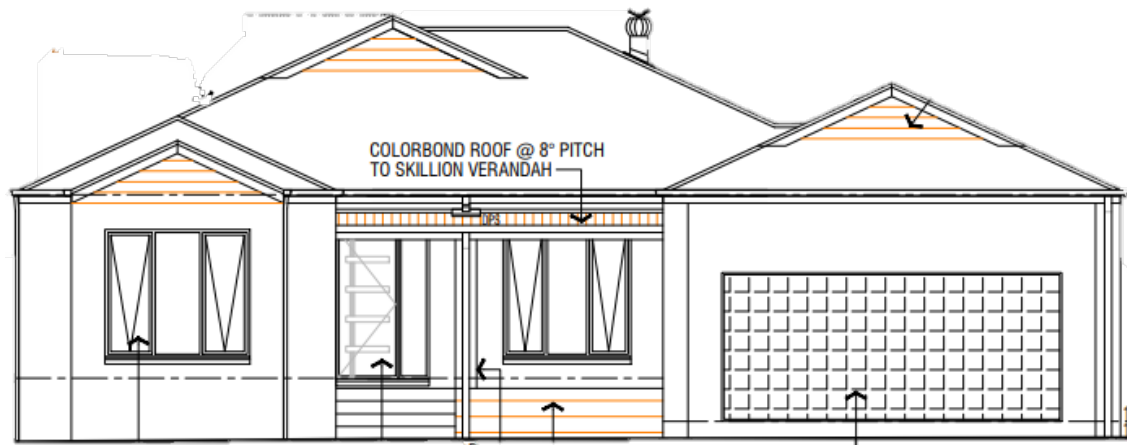

28 TARCOMBE STREET, EUROA 3666